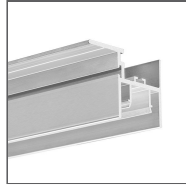

Ref: B8333V1NA