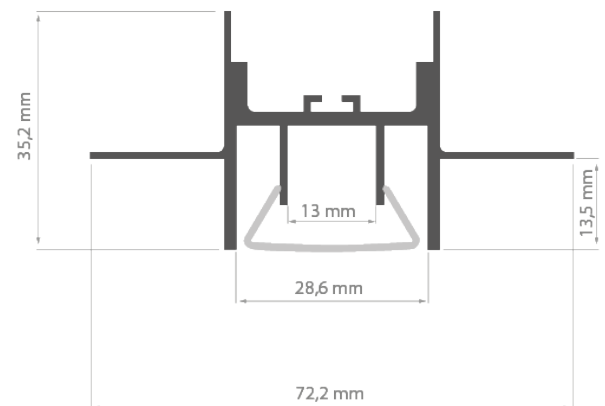

PRODUCT DESCRIPTION

- Combines several functions:
 - lighting fixture
 - frame for a stretched ceiling
 - frame for a suspended ceiling made of plasterboard, etc.
- Compatible with standard fastenings for suspended ceilings
- The FOLED system opens new possibilities of interior design

Fill empty fields

Product nr.	
Fixture type	
Company	
Job name	
Date	

TECHNICAL SPECIFICATION

B8332V1NA_1	Non anodized (raw)	1000 mm
B8332V1NA_2	Non anodized (raw)	2000 mm
B8332V1NA_3	Non anodized (raw)	3000 mm