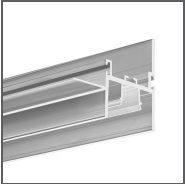

RELATED PROFILES

Ref: B8334V1NA