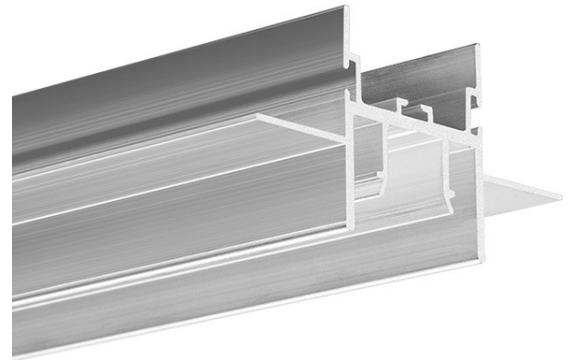

PRODUCT DESCRIPTION

- Combines several functions:
 - lighting fixture
 - frame for a stretched ceiling
 - frame for a suspended ceiling made of plasterboard, etc.
- Compatible with standard fastenings for suspended ceilings
- The FOLED system opens new possibilities of interior design

Fill empty fields

Product nr.	
Fixture type	
Company	
Job name	
Date	

TECHNICAL SPECIFICATION

B8332V1NA_1	Non anodized (raw)	1000 mm
B8332V1NA_2	Non anodized (raw)	2000 mm
B8332V1NA_3	Non anodized (raw)	3000 mm